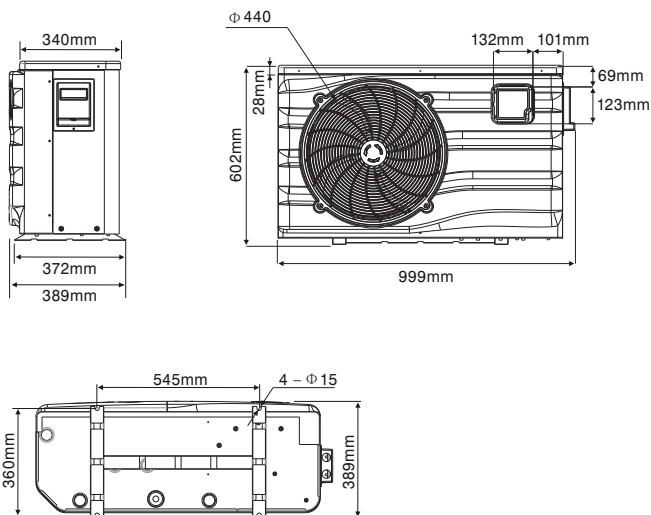

OASIS X9/X13 dimensions

OASIS X19/X24 dimensions

Contact Sunlover Heating to find out more about our Heat Pump Range

Head Office
62 Parkhurst Dr
Knoxfield VIC 3180
T: 03 9887 2131
F: 03 9887 4931

New South Wales
Unit 1, 20-22 Foundry Rd
Seven Hills, NSW 2147
T: 02 9838 0000
F: 02 9838 0466